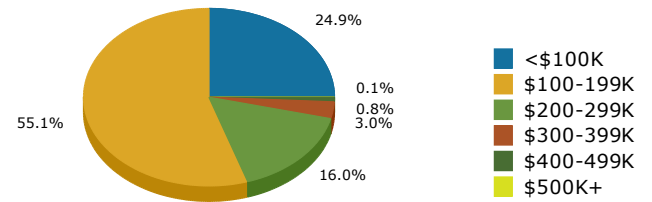

2019 Population by Race

2019 Population by Age

Households

2019 Home Value

2019-2024 Annual Growth Rate

Household Income

Source: U.S. Census Bureau, Census 2010 Summary File 1. Esri forecasts for 2019 and 2024.