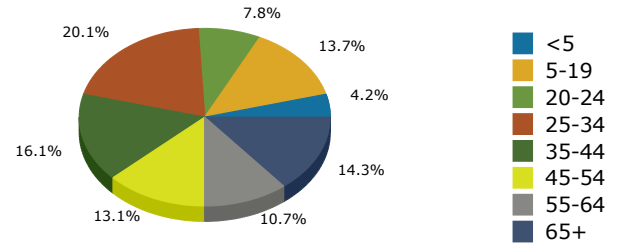

2019 Population by Race

2019 Population by Age

Households

2019 Home Value

2019-2024 Annual Growth Rate

Household Income

Source: U.S. Census Bureau, Census 2010 Summary File 1. Esri forecasts for 2019 and 2024.