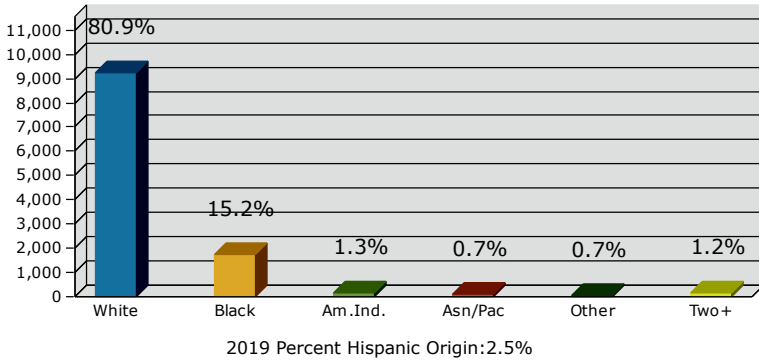

2019 Population by Race

2019 Population by Age

Households

2019 Home Value

2019-2024 Annual Growth Rate

Household Income

Source: U.S. Census Bureau, Census 2010 Summary File 1. Esri forecasts for 2019 and 2024.