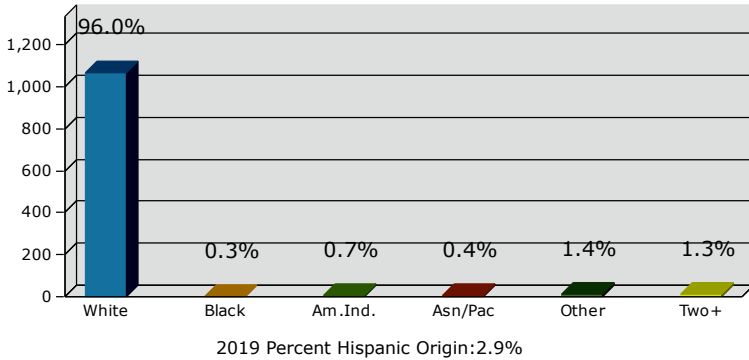

2019 Population by Race

2019 Population by Age

Households

2019 Home Value

2019-2024 Annual Growth Rate

Household Income

Source: U.S. Census Bureau, Census 2010 Summary File 1. Esri forecasts for 2019 and 2024.