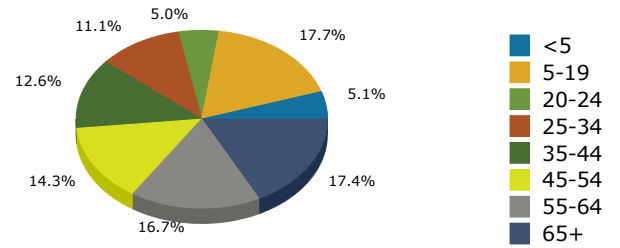

2019 Population by Race

2019 Population by Age

Households

2019 Home Value

2019-2024 Annual Growth Rate

Household Income

Source: U.S. Census Bureau, Census 2010 Summary File 1. Esri forecasts for 2019 and 2024.