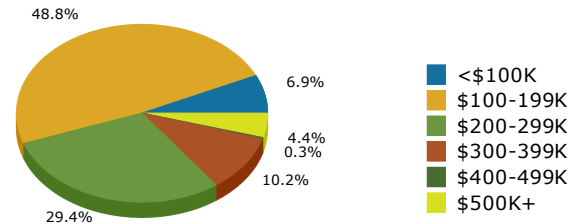

2019 Population by Race

2019 Population by Age

Households

2019 Home Value

2019-2024 Annual Growth Rate

Household Income

Source: U.S. Census Bureau, Census 2010 Summary File 1. Esri forecasts for 2019 and 2024.