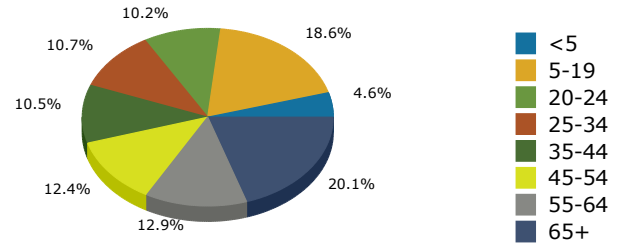

2019 Population by Race

2019 Population by Age

Households

2019 Home Value

2019-2024 Annual Growth Rate

Household Income

Source: U.S. Census Bureau, Census 2010 Summary File 1. Esri forecasts for 2019 and 2024.