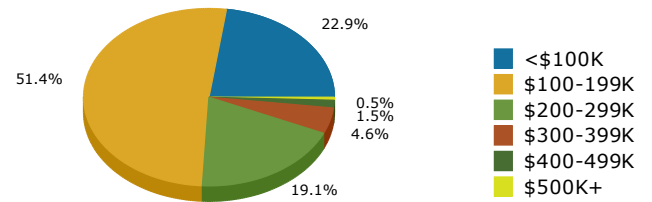

2019 Population by Race

2019 Population by Age

Households

2019 Home Value

2019-2024 Annual Growth Rate

Household Income

Source: U.S. Census Bureau, Census 2010 Summary File 1. Esri forecasts for 2019 and 2024.