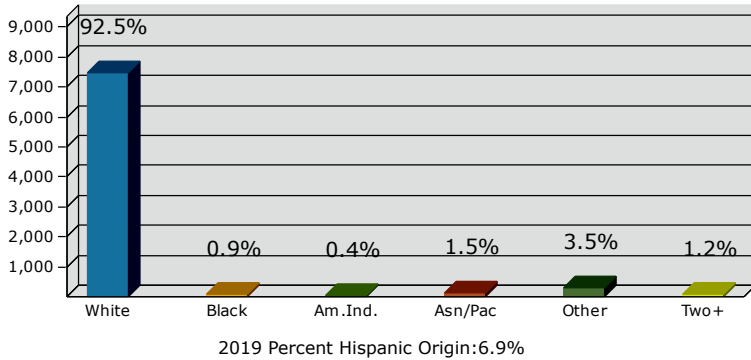

2019 Population by Race

2019 Population by Age

Households

2019 Home Value

2019-2024 Annual Growth Rate

Household Income

Source: U.S. Census Bureau, Census 2010 Summary File 1. Esri forecasts for 2019 and 2024.