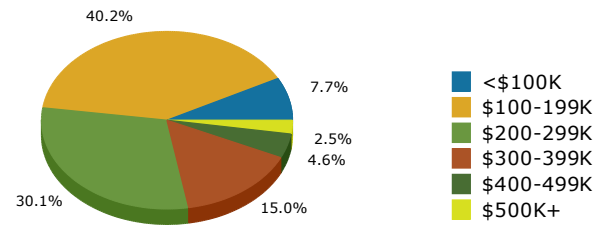

2019 Population by Race

2019 Population by Age

Households

2019 Home Value

2019-2024 Annual Growth Rate

Household Income

Source: U.S. Census Bureau, Census 2010 Summary File 1. Esri forecasts for 2019 and 2024.