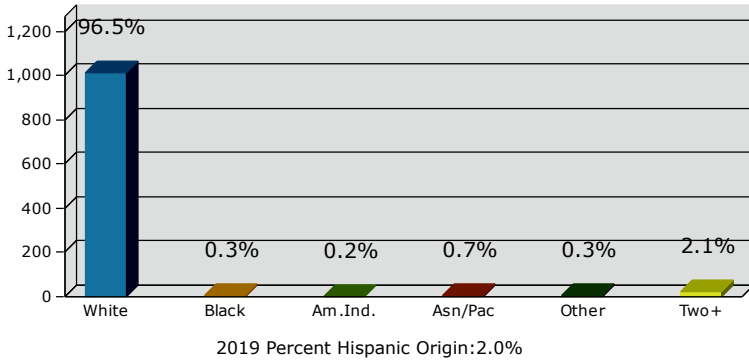

2019 Population by Race

2019 Population by Age

Households

2019 Home Value

2019-2024 Annual Growth Rate

Household Income

Source: U.S. Census Bureau, Census 2010 Summary File 1. Esri forecasts for 2019 and 2024.