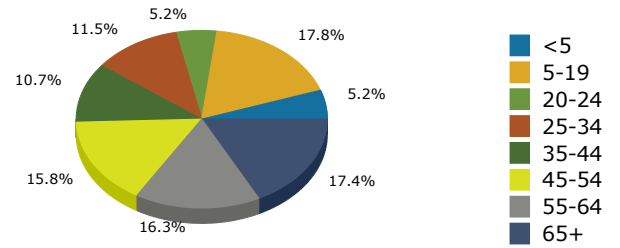

2019 Population by Race

2019 Population by Age

Households

2019 Home Value

2019-2024 Annual Growth Rate

Household Income

Source: U.S. Census Bureau, Census 2010 Summary File 1. Esri forecasts for 2019 and 2024.