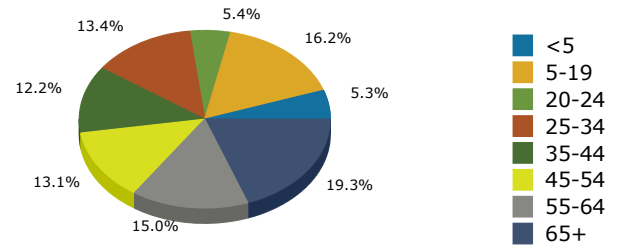

2019 Population by Race

2019 Population by Age

Households

2019 Home Value

2019-2024 Annual Growth Rate

Household Income

Source: U.S. Census Bureau, Census 2010 Summary File 1. Esri forecasts for 2019 and 2024.