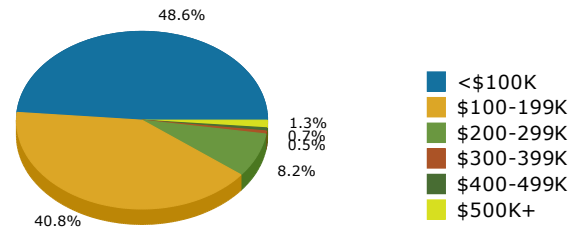

2019 Population by Race

2019 Population by Age

Households

2019 Home Value

2019-2024 Annual Growth Rate

Household Income

Source: U.S. Census Bureau, Census 2010 Summary File 1. Esri forecasts for 2019 and 2024.