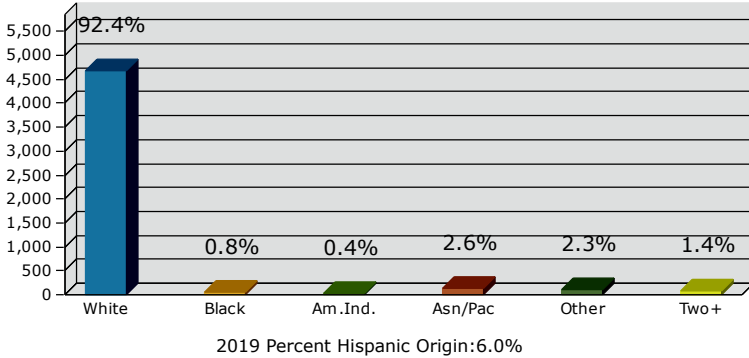

2019 Population by Race

2019 Population by Age

Households

2019 Home Value

2019-2024 Annual Growth Rate

Household Income

Source: U.S. Census Bureau, Census 2010 Summary File 1. Esri forecasts for 2019 and 2024.