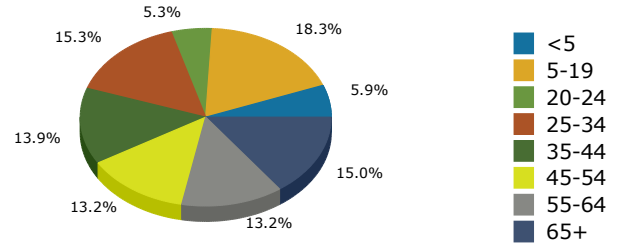

2019 Population by Race

2019 Population by Age

Households

2019 Home Value

2019-2024 Annual Growth Rate

Household Income

Source: U.S. Census Bureau, Census 2010 Summary File 1. Esri forecasts for 2019 and 2024.