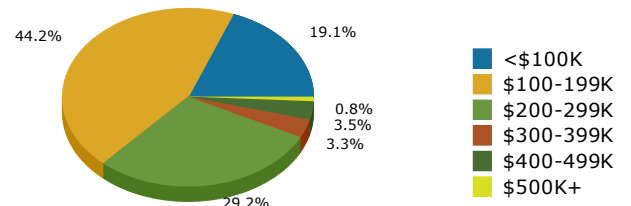

2019 Population by Race

2019 Population by Age

Households

2019 Home Value

2019-2024 Annual Growth Rate

Household Income

Source: U.S. Census Bureau, Census 2010 Summary File 1. Esri forecasts for 2019 and 2024.