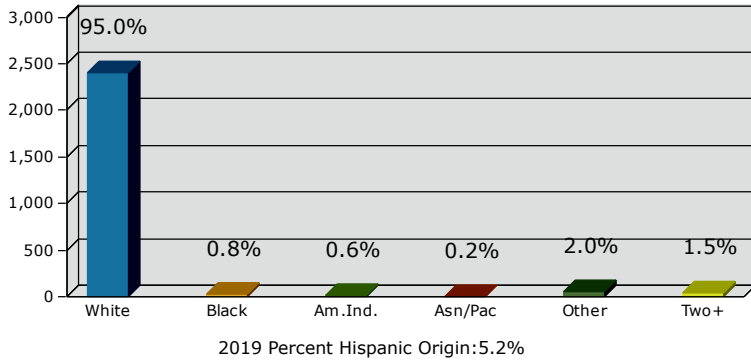

2019 Population by Race

2019 Population by Age

Households

2019 Home Value

2019-2024 Annual Growth Rate

Household Income

Source: U.S. Census Bureau, Census 2010 Summary File 1. Esri forecasts for 2019 and 2024.