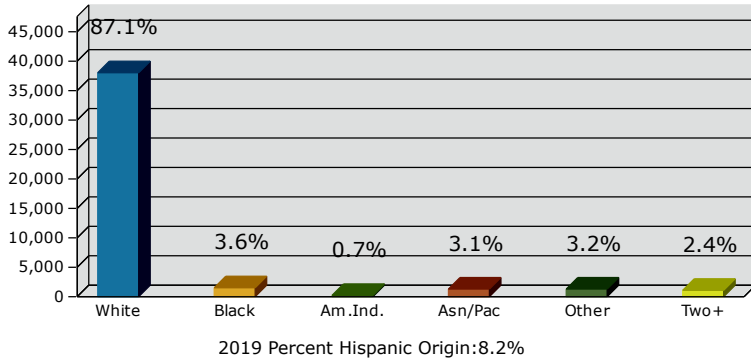

2019 Population by Race

2019 Population by Age

Households

2019 Home Value

2019-2024 Annual Growth Rate

Household Income

Source: U.S. Census Bureau, Census 2010 Summary File 1. Esri forecasts for 2019 and 2024.