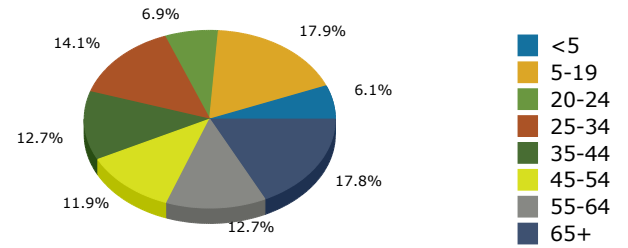

2019 Population by Race

2019 Population by Age

Households

2019 Home Value

2019-2024 Annual Growth Rate

Household Income

Source: U.S. Census Bureau, Census 2010 Summary File 1. Esri forecasts for 2019 and 2024.