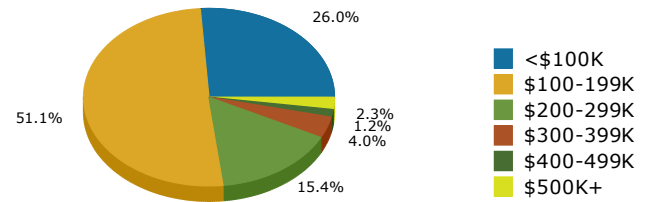

2019 Population by Race

2019 Population by Age

Households

2019 Home Value

2019-2024 Annual Growth Rate

Household Income

Source: U.S. Census Bureau, Census 2010 Summary File 1. Esri forecasts for 2019 and 2024.