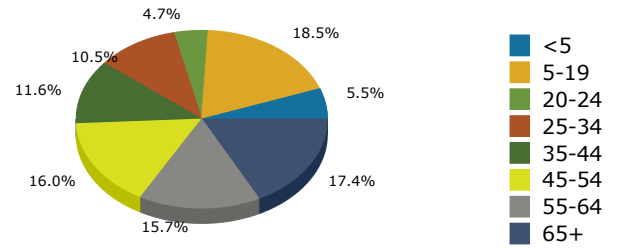

2019 Population by Race

2019 Population by Age

Households

2019 Home Value

2019-2024 Annual Growth Rate

Household Income

Source: U.S. Census Bureau, Census 2010 Summary File 1. Esri forecasts for 2019 and 2024.