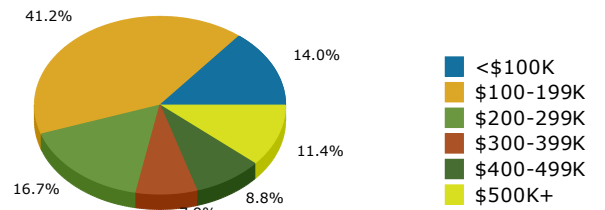

2019 Population by Race

2019 Population by Age

Households

2019 Home Value

2019-2024 Annual Growth Rate

Household Income

Source: U.S. Census Bureau, Census 2010 Summary File 1. Esri forecasts for 2019 and 2024.