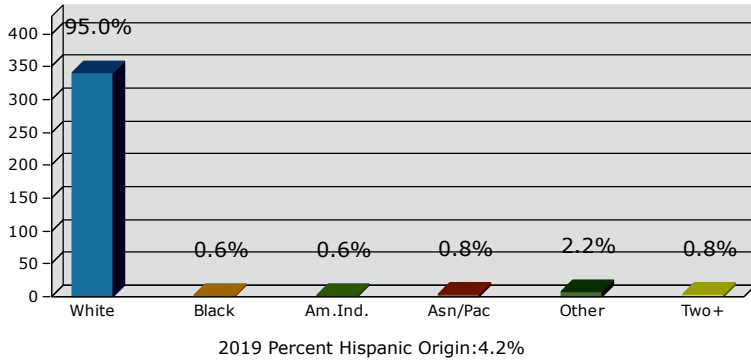

2019 Population by Race

2019 Population by Age

Households

2019 Home Value

2019-2024 Annual Growth Rate

Household Income

Source: U.S. Census Bureau, Census 2010 Summary File 1. Esri forecasts for 2019 and 2024.