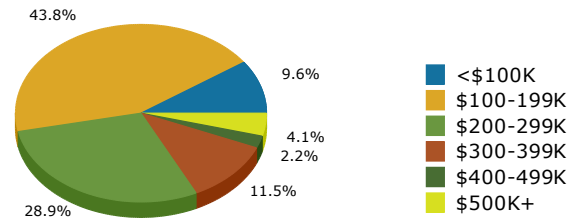

2019 Population by Race

2019 Population by Age

Households

2019 Home Value

2019-2024 Annual Growth Rate

Household Income

Source: U.S. Census Bureau, Census 2010 Summary File 1. Esri forecasts for 2019 and 2024.