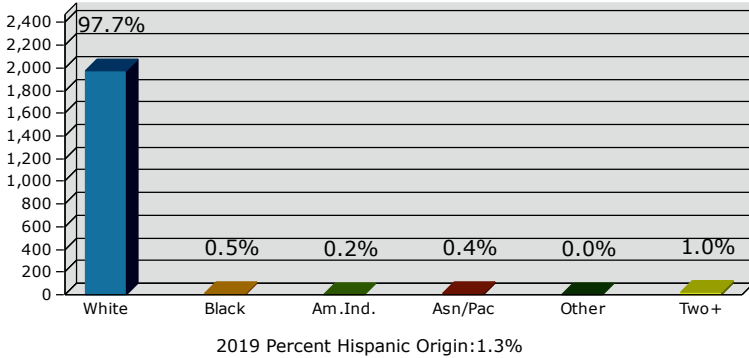

2019 Population by Race

2019 Population by Age

Households

2019 Home Value

2019-2024 Annual Growth Rate

Household Income

Source: U.S. Census Bureau, Census 2010 Summary File 1. Esri forecasts for 2019 and 2024.