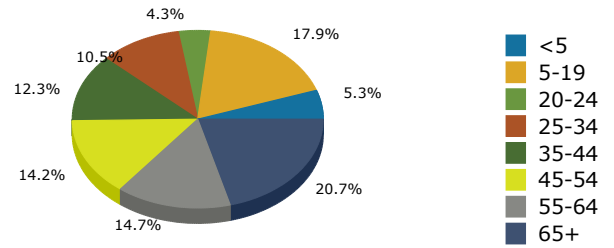

2019 Population by Race

2019 Population by Age

Households

2019 Home Value

2019-2024 Annual Growth Rate

Household Income

Source: U.S. Census Bureau, Census 2010 Summary File 1. Esri forecasts for 2019 and 2024.