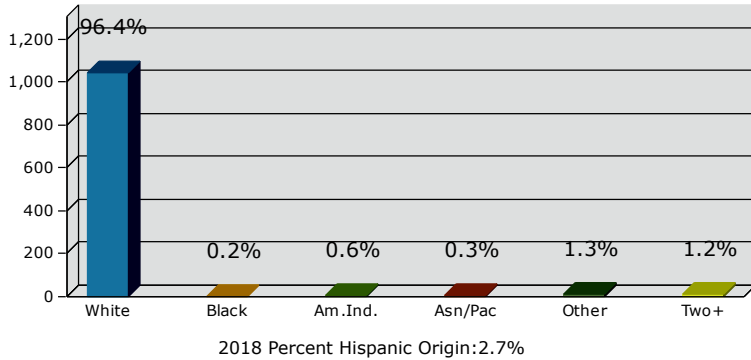

2018 Population by Race

2018 Population by Age

Households

2018 Home Value

2018-2023 Annual Growth Rate

Household Income

Source: U.S. Census Bureau, Census 2010 Summary File 1. Esri forecasts for 2018 and 2023.