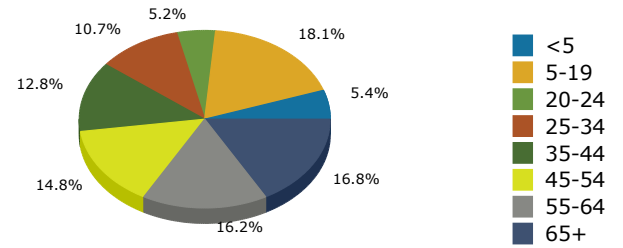

2018 Population by Race

2018 Population by Age

Households

2018 Home Value

2018-2023 Annual Growth Rate

Household Income

Source: U.S. Census Bureau, Census 2010 Summary File 1. Esri forecasts for 2018 and 2023.