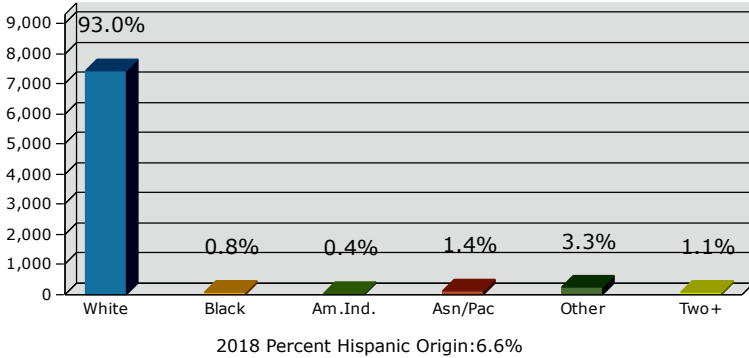

2018 Population by Race

2018 Population by Age

Households

2018 Home Value

2018-2023 Annual Growth Rate

Household Income

Source: U.S. Census Bureau, Census 2010 Summary File 1. Esri forecasts for 2018 and 2023.