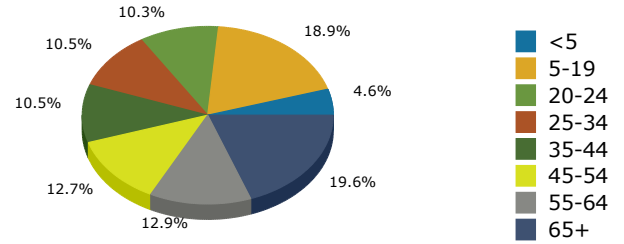

2018 Population by Race

2018 Population by Age

Households

2018 Home Value

2018-2023 Annual Growth Rate

Household Income

Source: U.S. Census Bureau, Census 2010 Summary File 1. Esri forecasts for 2018 and 2023.