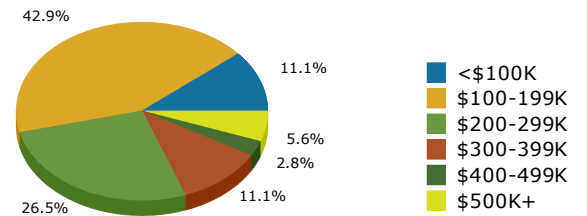

2018 Population by Race

2018 Population by Age

Households

2018 Home Value

2018-2023 Annual Growth Rate

Household Income

Source: U.S. Census Bureau, Census 2010 Summary File 1. Esri forecasts for 2018 and 2023.