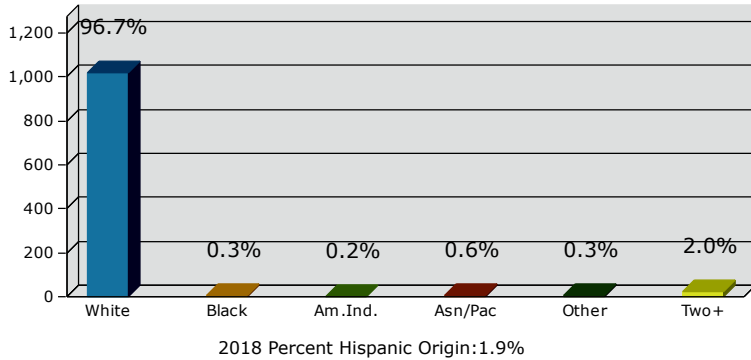

2018 Population by Race

2018 Population by Age

Households

2018 Home Value

2018-2023 Annual Growth Rate

Household Income

Source: U.S. Census Bureau, Census 2010 Summary File 1. Esri forecasts for 2018 and 2023.