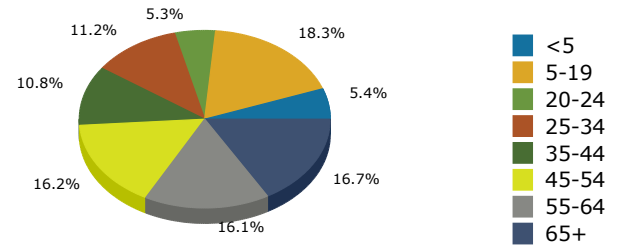

2018 Population by Race

2018 Population by Age

Households

2018 Home Value

2018-2023 Annual Growth Rate

Household Income

Source: U.S. Census Bureau, Census 2010 Summary File 1. Esri forecasts for 2018 and 2023.