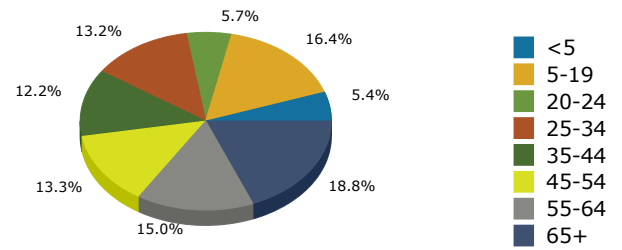

2018 Population by Race

2018 Population by Age

Households

2018 Home Value

2018-2023 Annual Growth Rate

Household Income

Source: U.S. Census Bureau, Census 2010 Summary File 1. Esri forecasts for 2018 and 2023.