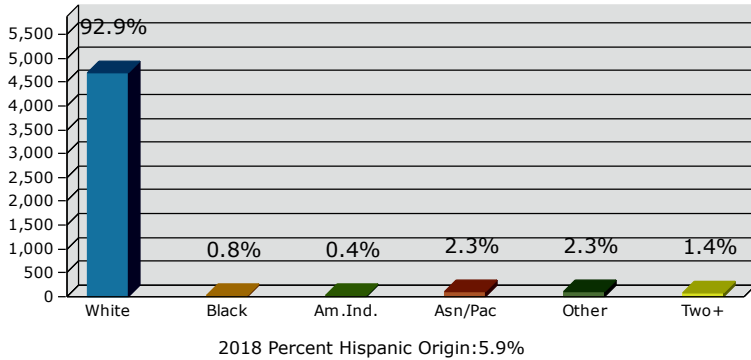

2018 Population by Race

2018 Population by Age

Households

2018 Home Value

2018-2023 Annual Growth Rate

Household Income

Source: U.S. Census Bureau, Census 2010 Summary File 1. Esri forecasts for 2018 and 2023.