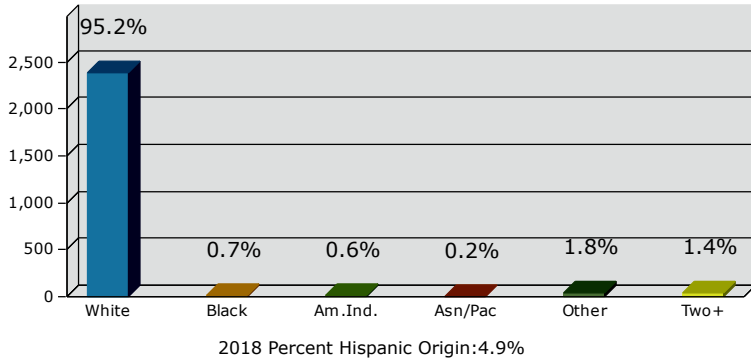

2018 Population by Race

2018 Population by Age

Households

2018 Home Value

2018-2023 Annual Growth Rate

Household Income

Source: U.S. Census Bureau, Census 2010 Summary File 1. Esri forecasts for 2018 and 2023.