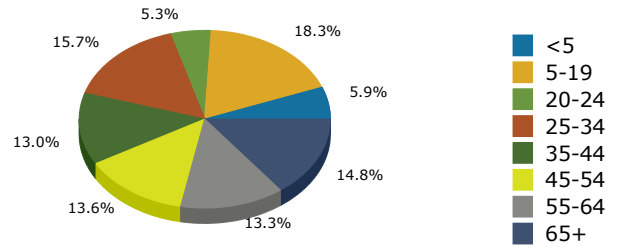

2018 Population by Race

2018 Population by Age

Households

2018 Home Value

2018-2023 Annual Growth Rate

Household Income

Source: U.S. Census Bureau, Census 2010 Summary File 1. Esri forecasts for 2018 and 2023.