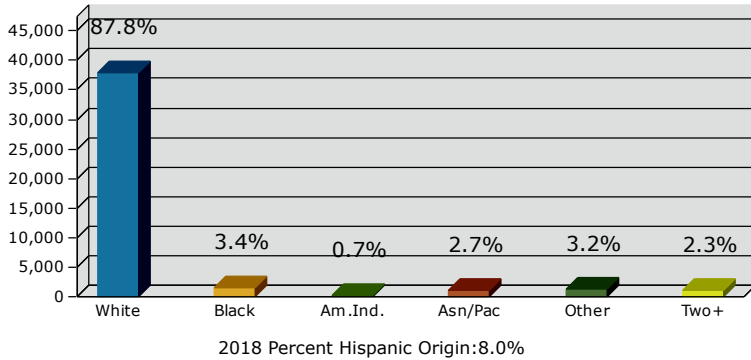

2018 Population by Race

2018 Population by Age

Households

2018 Home Value

2018-2023 Annual Growth Rate

Household Income

Source: U.S. Census Bureau, Census 2010 Summary File 1. Esri forecasts for 2018 and 2023.