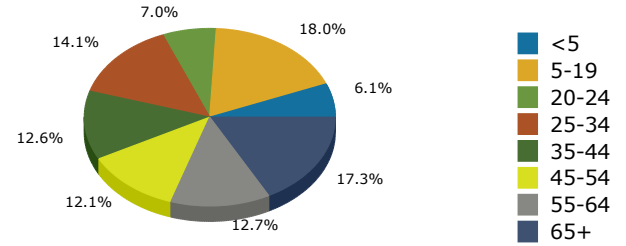

2018 Population by Race

2018 Population by Age

Households

2018 Home Value

2018-2023 Annual Growth Rate

Household Income

Source: U.S. Census Bureau, Census 2010 Summary File 1. Esri forecasts for 2018 and 2023.