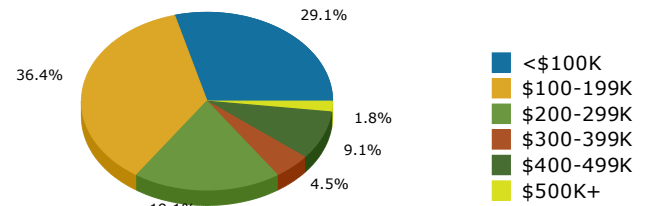

2018 Population by Race

2018 Percent Hispanic Origin: 3.8%

2018 Population by Age

Households

2018 Home Value

2018-2023 Annual Growth Rate

Household Income

Source: U.S. Census Bureau, Census 2010 Summary File 1. Esri forecasts for 2018 and 2023.