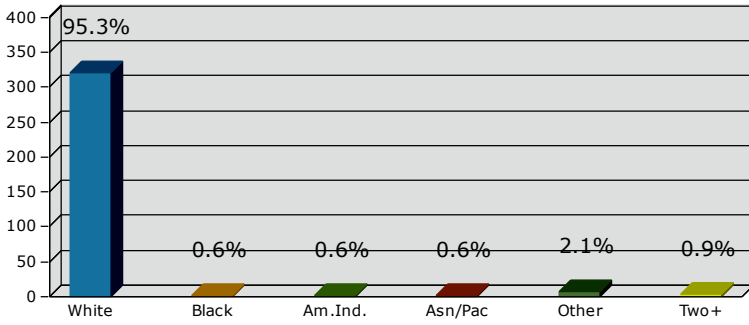

2018 Population by Race

2018 Percent Hispanic Origin: 3.8%

2018 Population by Age

Households

2018 Home Value

2018-2023 Annual Growth Rate

Household Income

Source: U.S. Census Bureau, Census 2010 Summary File 1. Esri forecasts for 2018 and 2023.