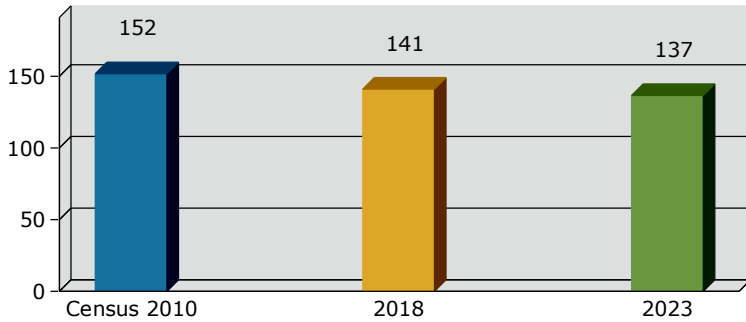

2018 Population by Race

2018 Percent Hispanic Origin: 3.8%

2018 Population by Age

Households

2018 Home Value

2018-2023 Annual Growth Rate

Household Income

Source: U.S. Census Bureau, Census 2010 Summary File 1. Esri forecasts for 2018 and 2023.