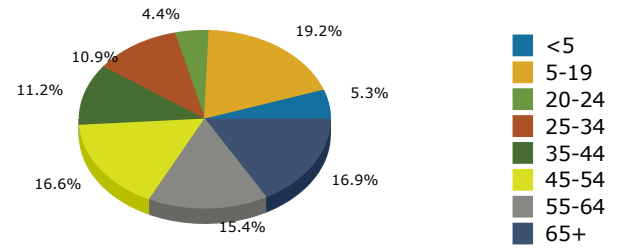

2018 Population by Race

2018 Percent Hispanic Origin: 3.8%

2018 Population by Age

Households

2018 Home Value

2018-2023 Annual Growth Rate

Household Income

Source: U.S. Census Bureau, Census 2010 Summary File 1. Esri forecasts for 2018 and 2023.