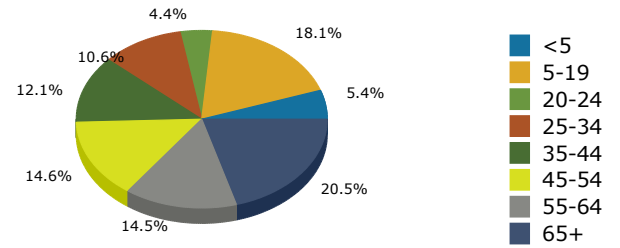

2018 Population by Race

2018 Population by Age

Households

2018 Home Value

2018-2023 Annual Growth Rate

Household Income

Source: U.S. Census Bureau, Census 2010 Summary File 1. Esri forecasts for 2018 and 2023.