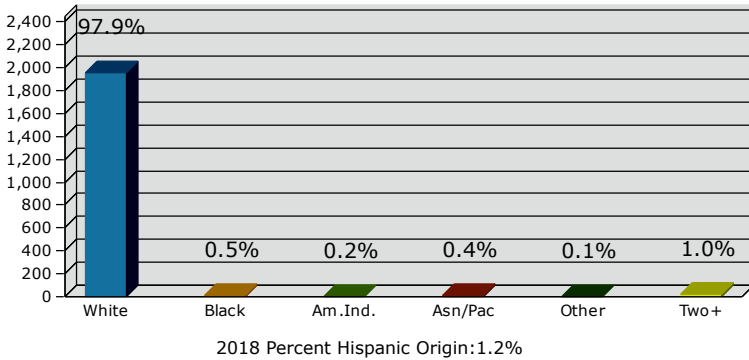

2018 Population by Race

2018 Population by Age

Households

2018 Home Value

2018-2023 Annual Growth Rate

Household Income

Source: U.S. Census Bureau, Census 2010 Summary File 1. Esri forecasts for 2018 and 2023.