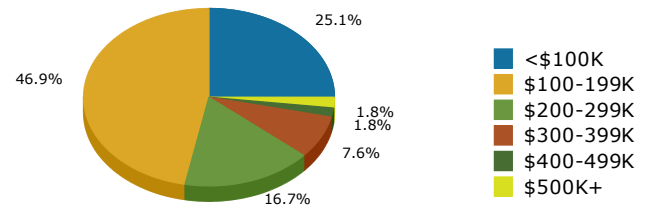

2018 Population by Race

2018 Percent Hispanic Origin: 5.4%

2018 Population by Age

Households

2018 Home Value

2018-2023 Annual Growth Rate

Household Income

Source: U.S. Census Bureau, Census 2010 Summary File 1. Esri forecasts for 2018 and 2023.