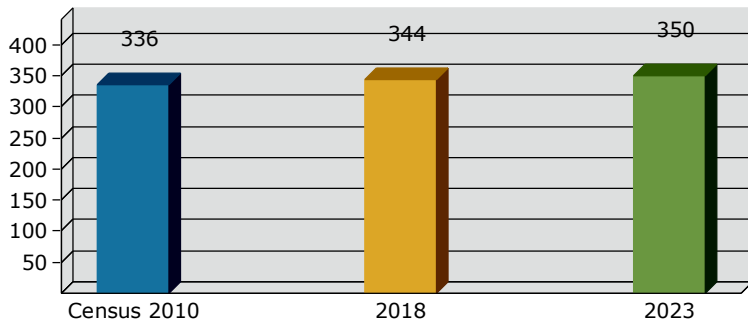

2018 Population by Race

2018 Percent Hispanic Origin: 5.4%

2018 Population by Age

Households

2018 Home Value

2018-2023 Annual Growth Rate

Household Income

Source: U.S. Census Bureau, Census 2010 Summary File 1. Esri forecasts for 2018 and 2023.