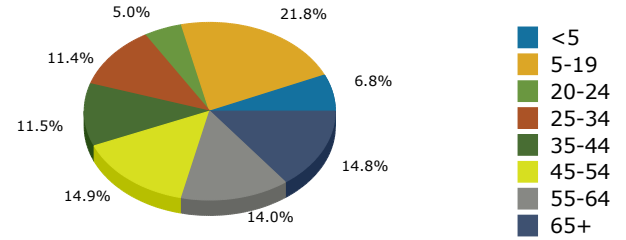

2018 Population by Race

2018 Percent Hispanic Origin: 5.4%

2018 Population by Age

Households

2018 Home Value

2018-2023 Annual Growth Rate

Household Income

Source: U.S. Census Bureau, Census 2010 Summary File 1. Esri forecasts for 2018 and 2023.